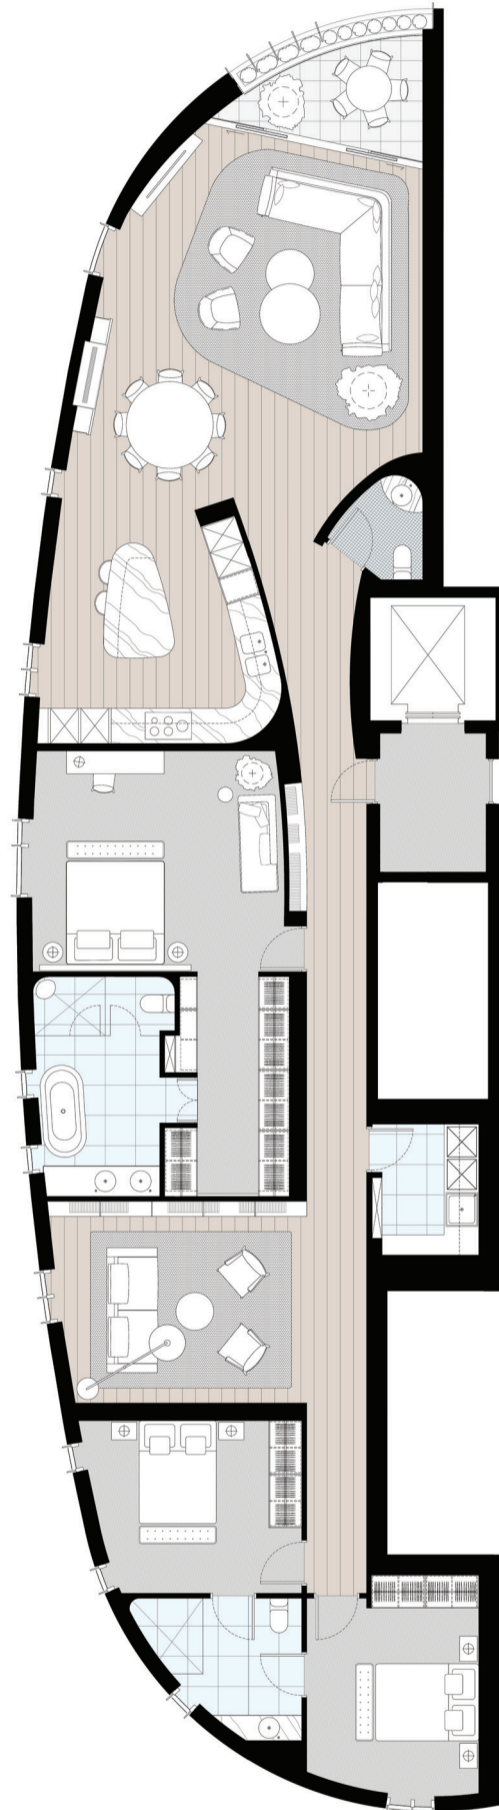

BAY VIEW RESIDENCE 4

FLOOR 2

3 BEDROOMS
2 LIVING AREAS
2 BATHROOMS
1 POWDER ROOM
2 CAR PARKS

TOTAL AREA
282M²

INTERNAL
228M²

EXTERNAL
10M²

STORAGE
11M²

GARAGE
33M²

0 1 2 3 5